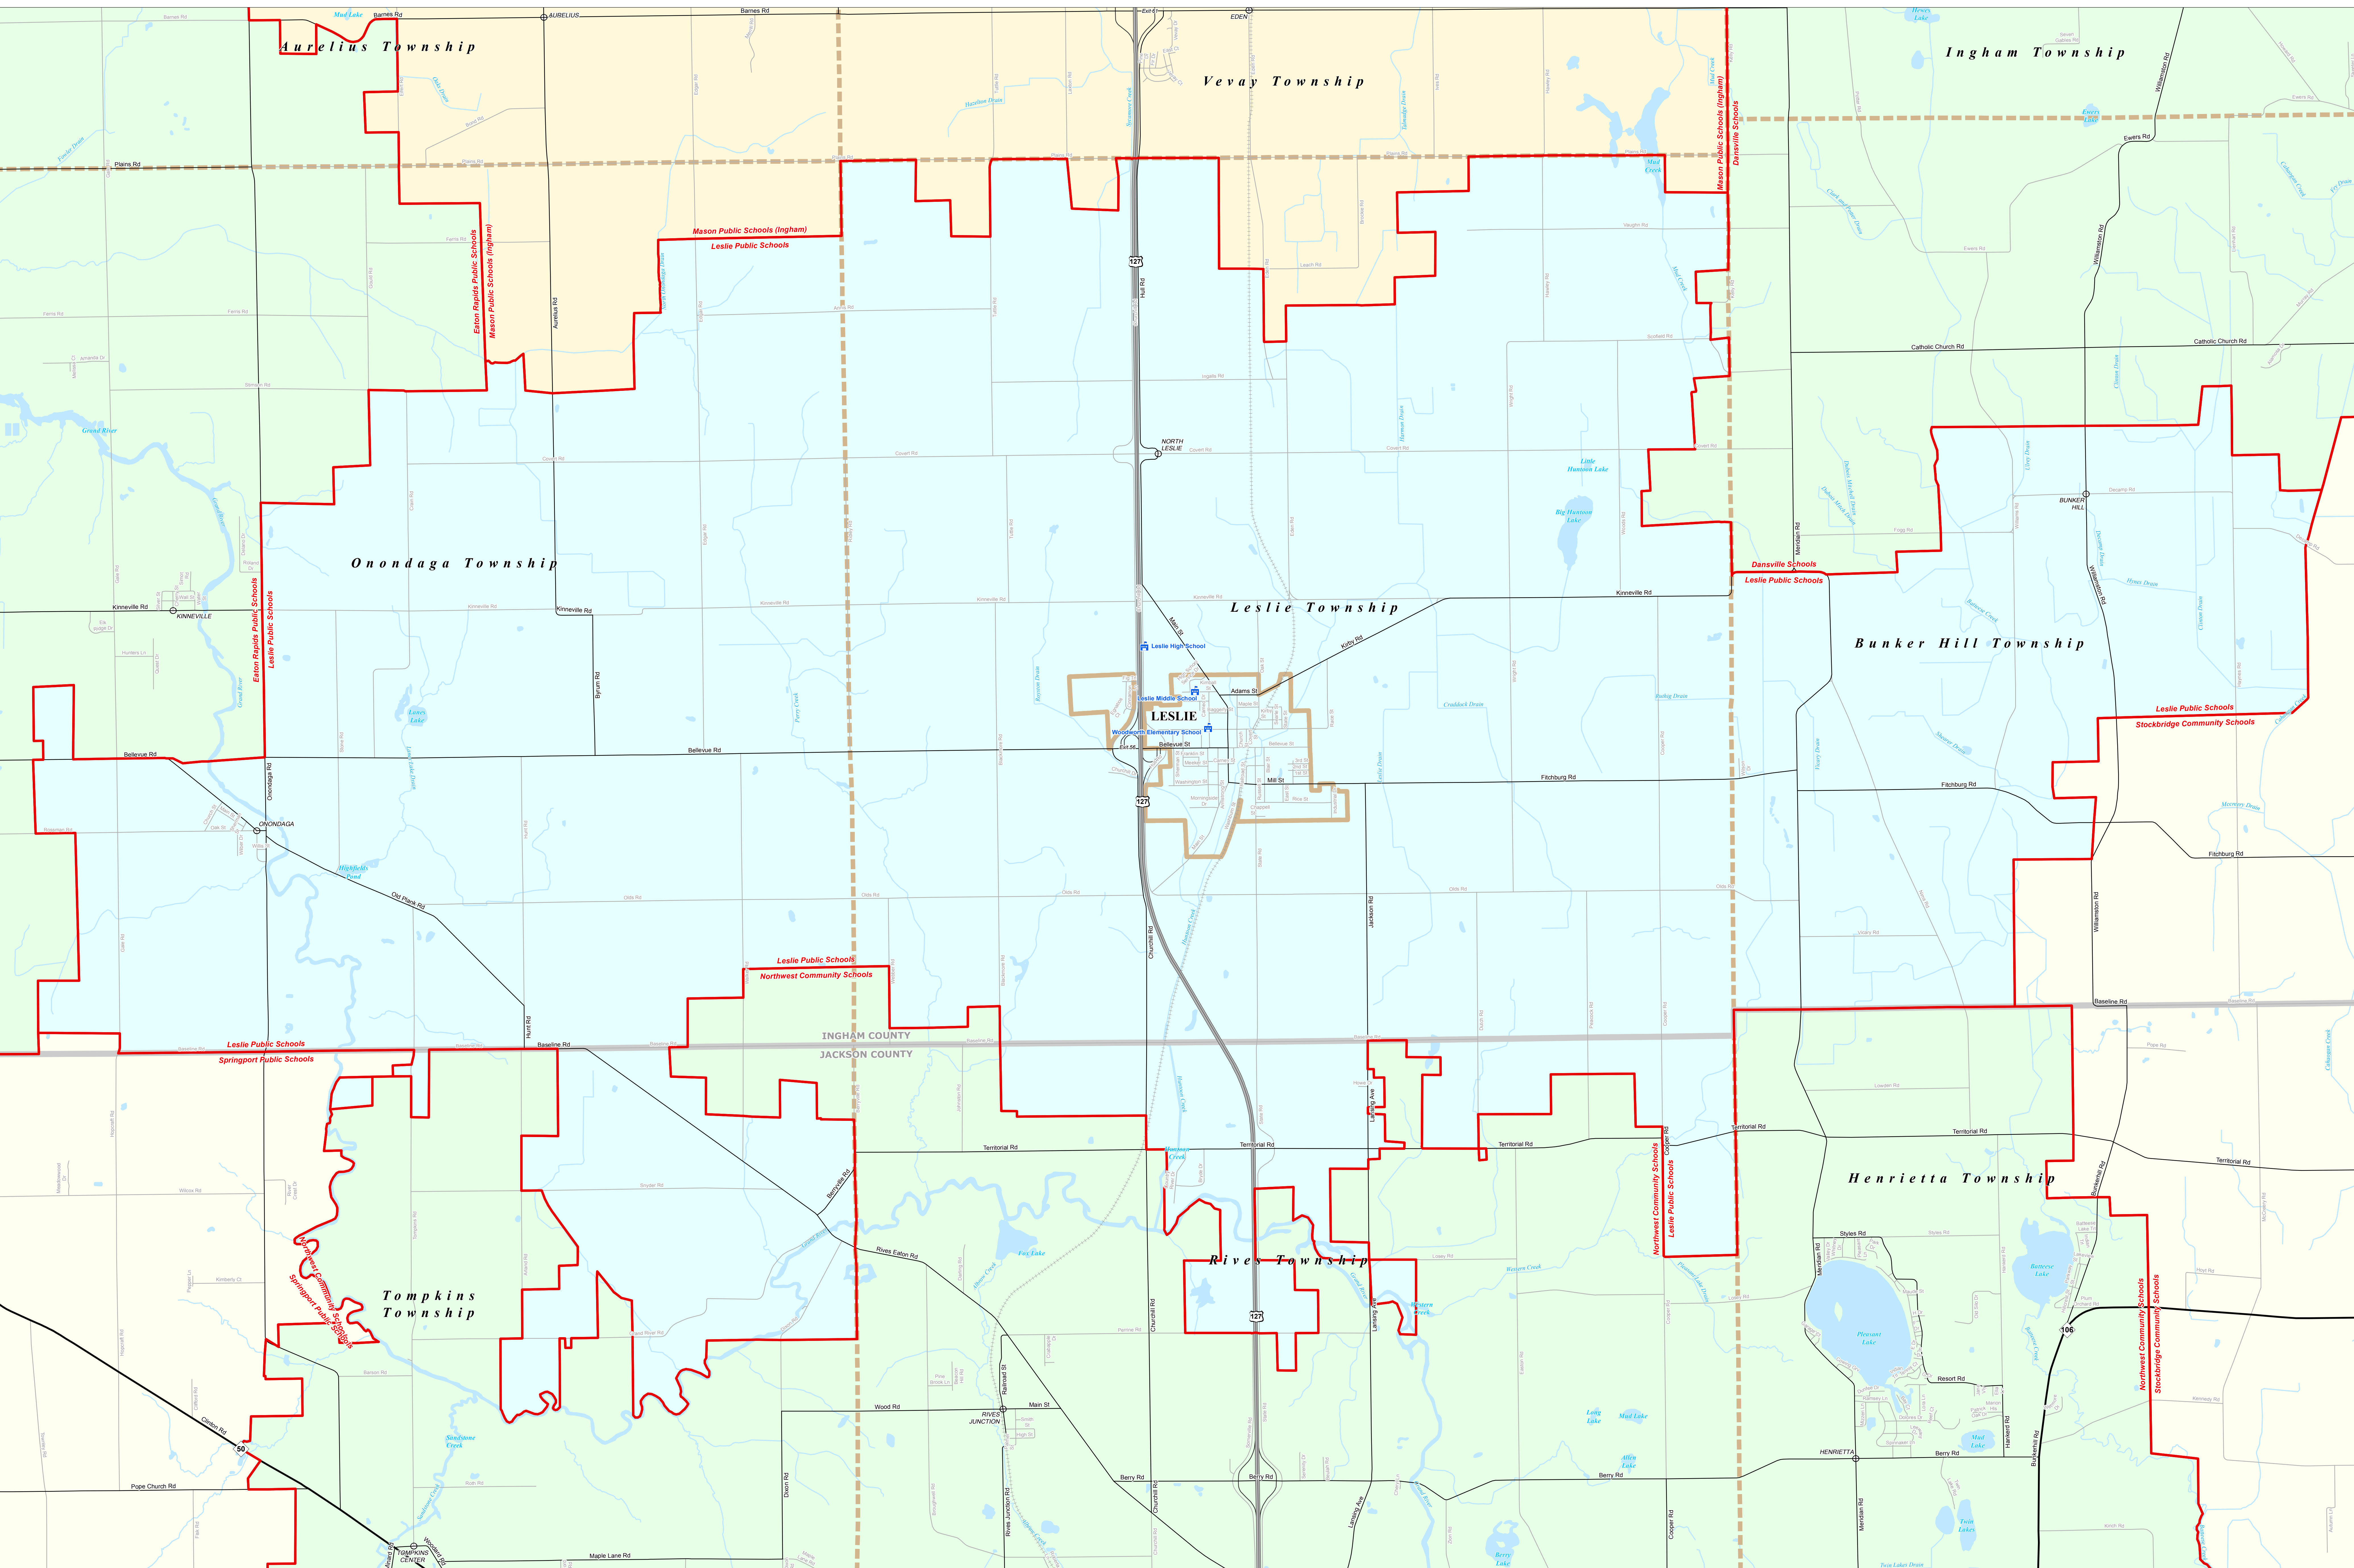

LESLIE PUBLIC SCHOOLS

Ingham ISD

Legend	
School District	School
County	Water Feature
City	River, Stream, or Drain
Township	Railroad
Village	Freeway
Census Designated Place	Primary Road
	Local Road